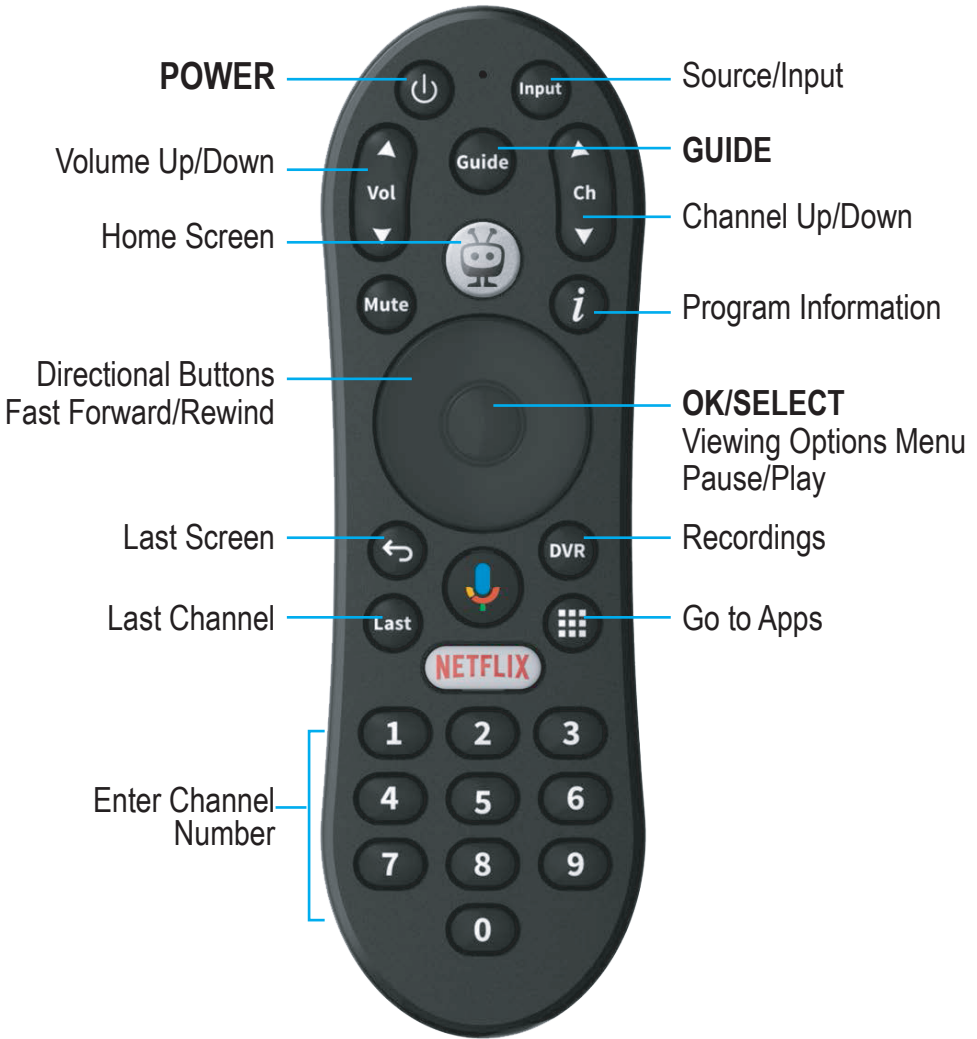

EVO FORCE 1 STB Remote

Hay Communications
Support: 519-236-4500
Office: 519-236-4333
www.hay.net

Accessibility & Captions

Press Home

Go to Settings

Device Settings/Device Preferences

- Choose Captions Display - on/off
- Captions Text Size
- Captions Style